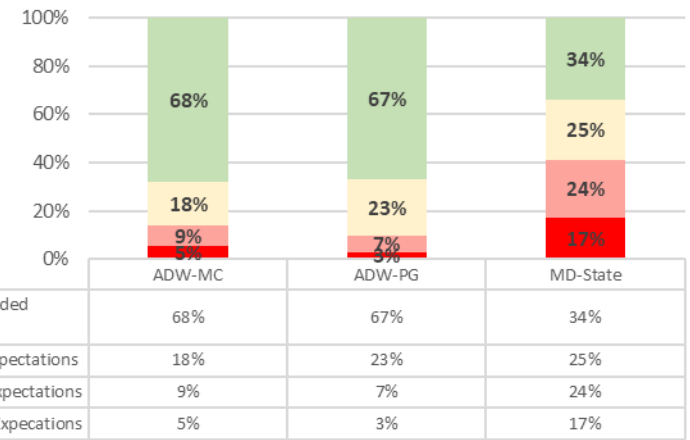

Regional Comparison Math-- MD-State
2017-18 PARCC Classification-
ADW Region vs. State, Grades 3-7