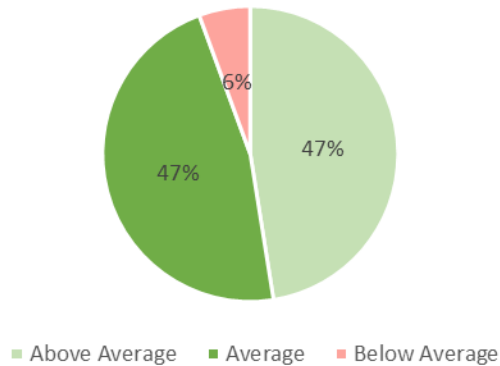

ADW-MC
2017-18 Scantron Performance Bands-- Reading,
EOY Test Grades 3-7