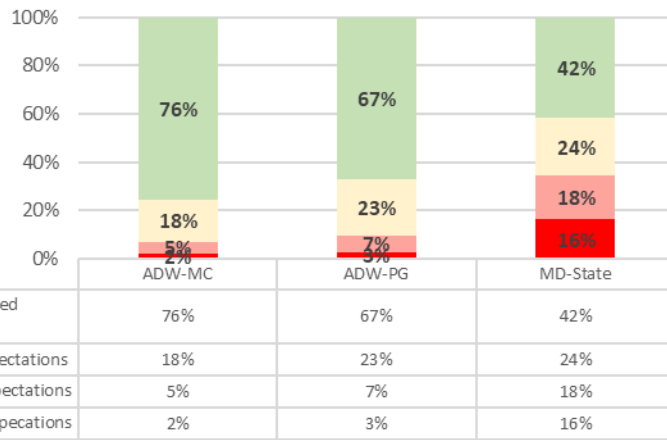

Standardized Testing Results for the Archdiocese of Washington Catholic Schools

Regional Comparison Reading-- MD-State
2017-18 PARCC Classification-
ADW Region vs. State, Grades 3-7